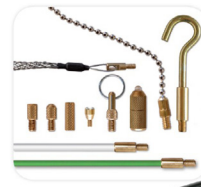

Fiberglass Fish Tape by Elements

Description

The Arvi elements includes 16 extension guides with different diameters and flexibility, as well as 12 different accessories. Designed for precise installations, it offers high strength and versatility, making it ideal for cable routing in challenging environments.

Product Specifications

PROPERTY	STANDARD VALUE
Nº Fish Tapes	16
Nº Accessories	12

Set Composition - Fish Tapes

COLOR	RAL	QUANTITY (un)	Ø DIAMETER (mm)	LENGHT (mm)	TURNING RADIUS (mm)
Black	RAL 9017	3	6,6	1000	400
Red	RAL 3020	7	5,6	1000	230
Yellow	RAL 1005	4	4,6	1000	200
Green	RAL 6018	1	3,0	1000	160
White	RAL 9002	1	5,6	1000	230

Fiberglass Fish Tape by Elements

Set Composition - Accessories

DESCRIPTION	QUANTITY (un)	Ø DIAMETER (mm)	LENGTH (mm)
Flexible Extension Fish tape	1	5,6	175
	1	3	300
Pulling Grip	1	6-9	200
	1	9-12	250
Tuff Hook	1	15	70
Eyelet with ring (20mm)	1	8	25
Flat Head Tip	1	8	23
Round head tip	1	8	23
Threaded Adapter	1	8	23
Magnet with 1.4 kg Capacity	1	10	5
Chain	1	4	500
Lamp	1	-	-