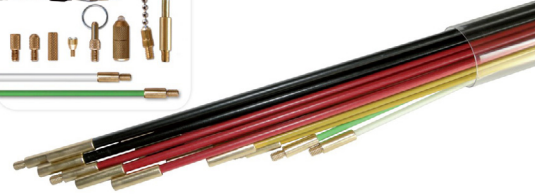

Fiberglass Fish Tape by Elements

Description

The Arvi elements includes 16 extension guides with different diameters and flexibility, as well as 12 different accessories. Designed for precise installations, it offers high strength and versatility, making it ideal for cable routing in challenging environments.

Product Specifications

PROPERTY	STANDARD VALUE
Nº Fish Tapes	16
Nº Accessories	12

Set Composition - Fish Tapes

COLOR	RAL	QUANTITY (un)	Ø DIAMETER (mm)	LENGHT (mm)	TURNING RADIUS (mm)
Black	RAL 9017	3	6,6	1000	400
Red	RAL 3020	7	5,6	1000	230
Yellow	RAL 1005	4	4,6	1000	200
Green	RAL 6018	1	3,0	1000	160
White	RAL 9002	1	5,6	1000	230

Fiberglass Fish Tape by Elements

Set Composition - Accessories

DESCRIPTION	QUANTITY (un)	Ø DIAMETER (mm)	LENGTH (mm)
Flexible Extension Fish tape	1	5,6	175
	1	3	300
Pulling Grip	1	6-9	200
	1	9-12	250
Tuff Hook	1	15	70
Eyelet with ring (20mm)	1	8	25
Flat Head Tip	1	8	23
Round head tip	1	8	23
Threaded Adapter	1	8	23
Magnet with 1.4 kg Capacity	1	10	5
Chain	1	4	500
Lamp	1	-	-